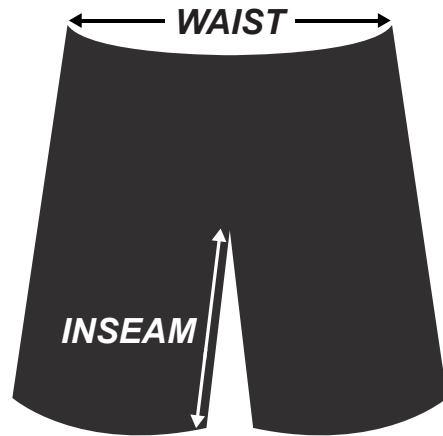

SIZING CHART

JERSEY	
JERSEY SIZE	CHEST SIZE
YXS	22" - 24"
YS	24" - 26"
YM	26" - 28"
YL	30" - 32"
AS	34" - 36"
AM	38" - 40"
AL	42" - 44"
AXL	46" - 48"
AXXL	50" - 52"

Measure from 1" below arm hole

SHORTS		
SHORT SIZE	WAIST SIZE	INSEAM
YXS	20" - 22"	5.25"
YS	22" - 24"	6.25"
YM	24" - 26"	6.25"
YL	26" - 28"	6.5"
AS	30" - 32"	7"
AM	32" - 34"	7"
AL	36" - 38"	7"
AXL	40" - 42"	7"
AXXL	44" - 46"	7"